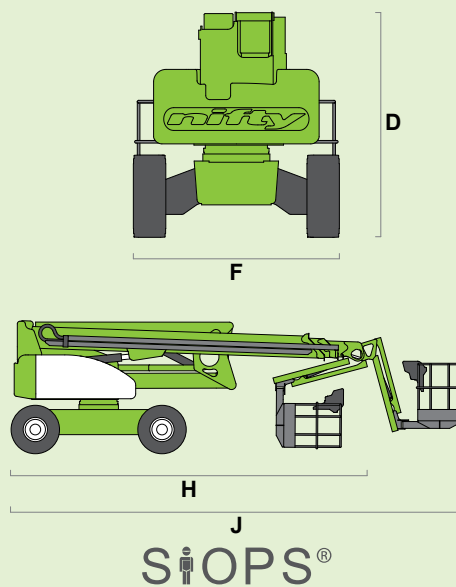

SiOPS®

niftylift
Fingle Drive, Stonebridge
Milton Keynes, MK13 0ER
England, United Kingdom
☎ +44 (0)1908 223456
✉ sales@niftylift.com
🌐 www.niftylift.com