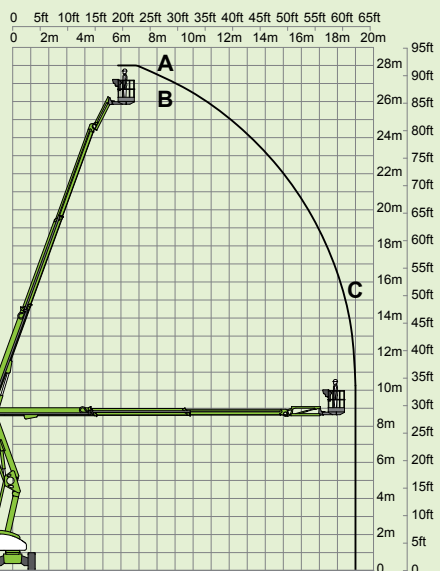

SiOPS®

niftylift
Fingle Drive, Stonebridge
Milton Keynes, MK13 0ER
England, United Kingdom
☎ +44 (0)1908 223456
✉ sales@niftylift.com
🌐 www.niftylift.com